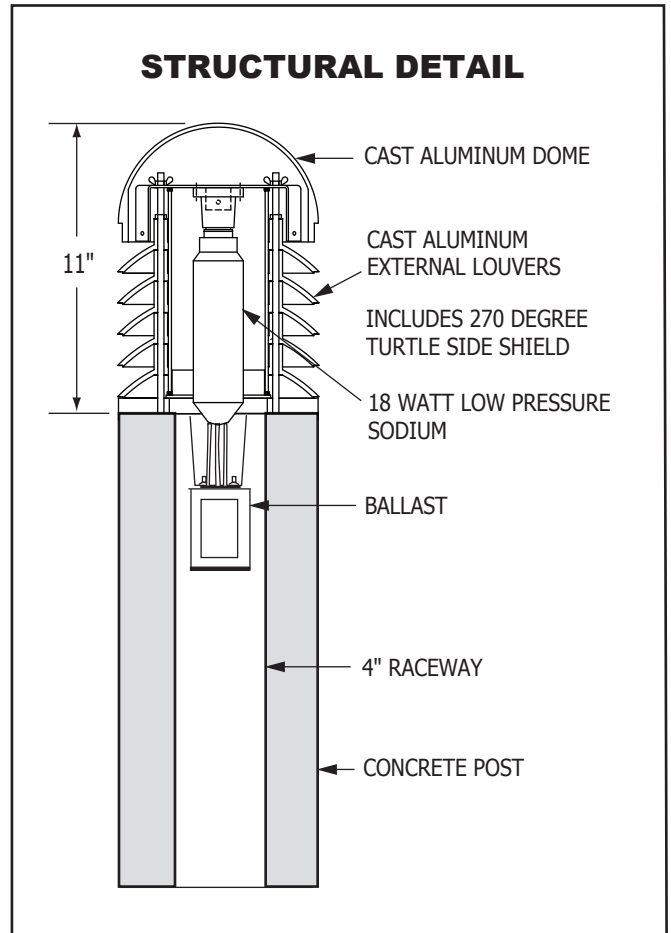

Turtle-Friendly Bollard

300 Series

Round

A shield blocks light 270 degrees around the post, while an amber light shines through the remaining 90 degrees.

Bollard Code Standard Code: **D303-SG-EA-TFL**

Mounting Type	Series+ Height Above Ground	Color Options	Finish	Sealer	Accessory
(D) Direct Burial	302	(SG) Sky Gray (standard)	(E) Etched	(A) Acrylic	(TFL) Turtle Friendly Light
(A) Anchor Base	303	(MS) Midnight Sky Black		(W) Waterseal	
	304	(CB) Charcoal Black		(G) Anti-Graffiti	
		(EB) Eclipse Black			
		(SP) Salt & Pepper			
		(TC) Terra Cotta			
		(RG) Red Granite			
		(RR) Rustic Red			
		(SR) Sedona Red			
		(ER) Earthtone Red			
		(AR) Antique Red			
		(KG) Kelly Green			