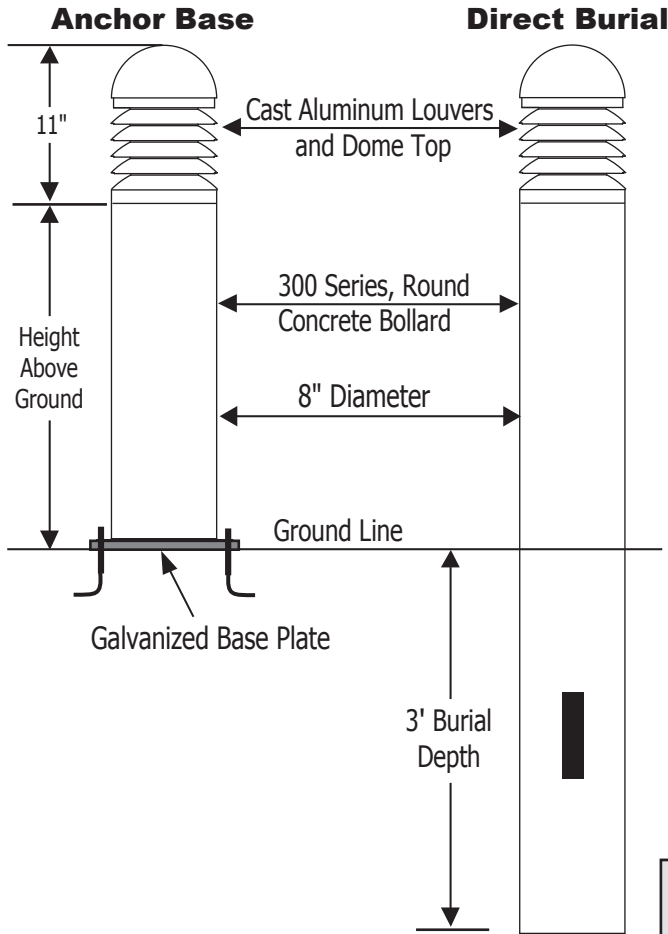

Turtle-Friendly Bollard

300 Series

Round

A shield blocks light 270 degrees around the post, while an amber light shines through the remaining 90 degrees.

Bollard Code Standard Code: **D303-SG-EA-TFL**

Mounting Type	Series+ Height Above Ground	Color Options	Finish	Sealer	Accessory
(D) Direct Burial	302	(SG) Sky Gray (standard)	(E) Etched	(A) Acrylic	(TFL) Turtle Friendly Light
(A) Anchor Base	303	(MS) Midnight Sky Black		(W) Waterseal	
	304	(CB) Charcoal Black		(G) Anti-Graffiti	
		(EB) Eclipse Black			
		(SP) Salt & Pepper			
		(TC) Terra Cotta			
		(RG) Red Granite			
		(RR) Rustic Red			
		(SR) Sedona Red			
		(ER) Earthtone Red			
		(AR) Antique Red			
		(KG) Kelly Green			