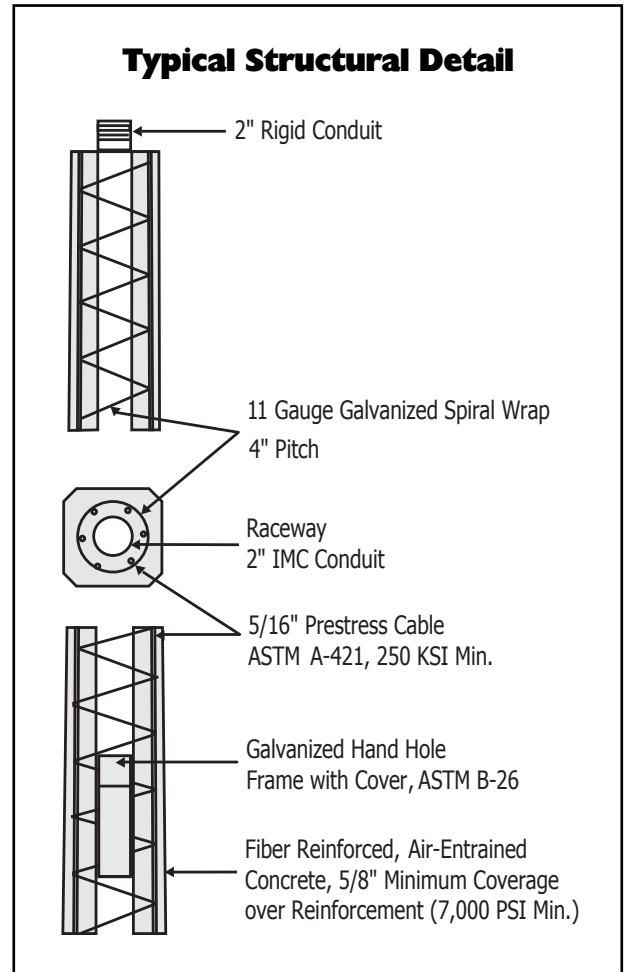

Decorative Flare

Pole Dimensions

Pole No.	Above Ground Height	Burial Depth	Tip Diameter	Base Diameter	Est. Pole Weight (lbs.)
D1114	14'	4'	4-3/4"	17" x 25"	1,850

Available with decorative folium top. Static Cast-in-place.

Pole Code

Standard Code: **D1114 - SG - EA - L**

Mounting Type	Series + Height Above Ground	Color	Finish	Sealer	Options
(D) Direct Burial	1114	(SG) Sky Gray (MS) Midnight Sky Black (CB) Charcoal Black (SP) Salt & Pepper (AW) Alpine White (TC) Terra Cotta (RG) Red Granite (RR) Rustic Red (SR) Sedona Red (ER) Earthtone Red (AR) Antique Red (KG) Kelly Green	(E) Etched	(A) Acrylic (W) Waterseal (G) Anti-Graffiti	(B) Banner Arm (I) Threaded Insert (L) Folium (O) Outlet (T) Tenon