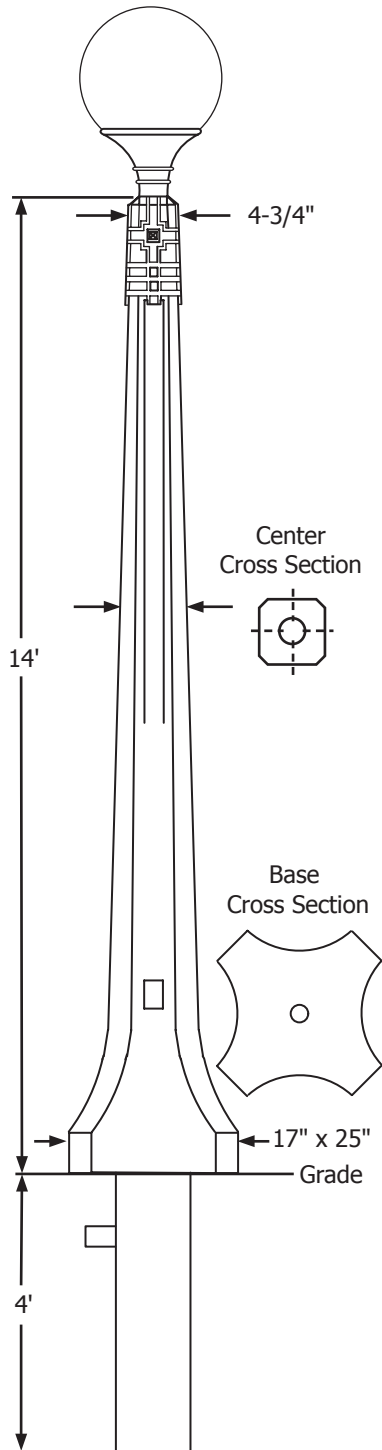

Decorative Flare

Pole Dimensions

Pole No.	Above Ground Height	Burial Depth	Tip Diameter	Base Diameter	Est. Pole Weight (lbs.)
D1114	14'	4'	4-3/4"	17" x 25"	1,850

Available with decorative folium top. Static Cast-in-place.

Pole Code

Standard Code: **D1114 - SG - EA - L**

Mounting Type	Series + Height Above Ground	Color	Finish	Sealer	Options
(D) Direct Burial	1114	(SG) Sky Gray (MS) Midnight Sky Black (CB) Charcoal Black (SP) Salt & Pepper (AW) Alpine White (TC) Terra Cotta (RG) Red Granite (RR) Rustic Red (SR) Sedona Red (ER) Earthtone Red (AR) Antique Red (KG) Kelly Green	(E) Etched	(A) Acrylic (W) Waterseal (G) Anti-Graffiti	(B) Banner Arm (I) Threaded Insert (L) Folium (O) Outlet (T) Tenon