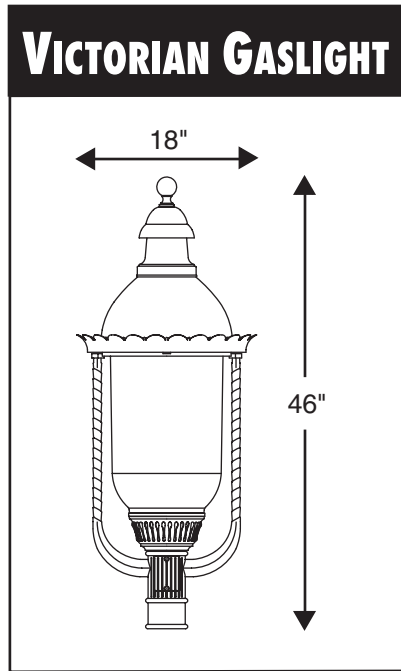

## Victorian Gaslight

The Victorian Gaslight is a large scale Victorian I authentically detailed fixture which consists of a decorative cast aluminum fitter, cast ballast housing assembly and polycarbonate or acrylic clear globe lens. It features decorative ropes supporting gracefully detailed aluminum hinged roof. It shall be appointed with a cast aluminum pedestal ball finial on top of a tall spun aluminum cupola.

Fixture	Width	Height
Gaslight	18"	46"

## Prairie

The Prairie series is a large scale, dramatic Wrightian/Mission squared edge design. It features a tall, straight four-sided decorative cast cage, a unique tree design grille, cast ballast housing assembly, acrylic lens and a dramatic cantilever roof design. The roof shall be appointed with an aluminum ring finial.