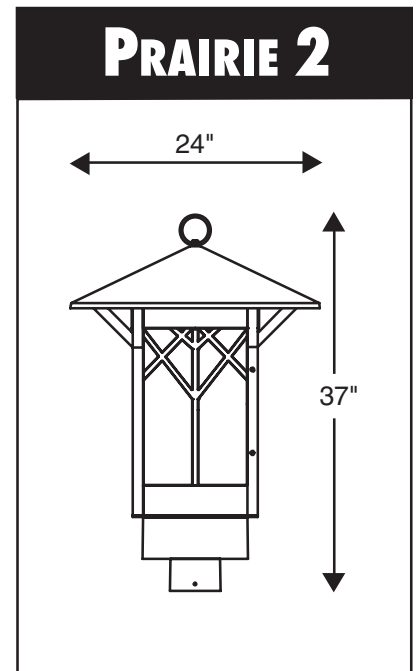

## Victorian Gaslight

The Victorian Gaslight is a large scale Victorian I authentically detailed fixture which consists of a decorative cast aluminum fitter, cast ballast housing assembly and polycarbonate or acrylic clear globe lens. It features decorative ropes supporting gracefully detailed aluminum hinged roof. It shall be appointed with a cast aluminum pedestal ball finial on top of a tall spun aluminum cupola.

Fixture	Width	Height
Gaslight	18"	46"

## Prairie

The Prairie series is a large scale, dramatic Wrightian/Mission squared edge design. It features a tall, straight four-sided decorative cast cage, a unique tree design grille, cast ballast housing assembly, acrylic lens and a dramatic cantilever roof design. The roof shall be appointed with an aluminum ring finial.

Fixture	Width	Height
Prairie1	24"	37"
Prairie2	16"	25"

*All electrical components shall be U.L. approved. Fitters and housings are cast aluminum 319 alloy. Photocells are available. Globes and lenses are made of vandal resistant textured polycarbonate or dent resistant textured acrylic. White textured polycarbonate is also available.*