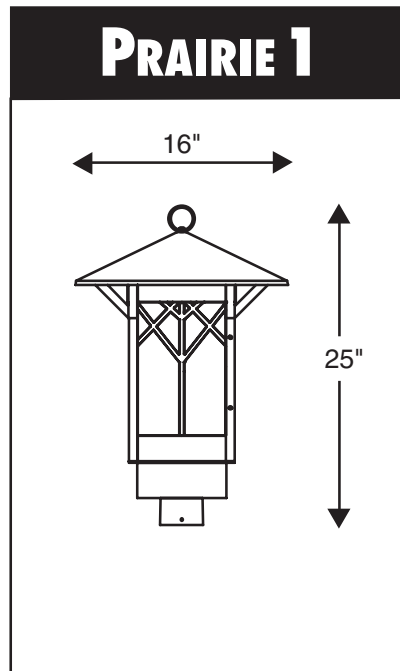

## Victorian Gaslight

The Victorian Gaslight is a large scale Victorian I authentically detailed fixture which consists of a decorative cast aluminum fitter, cast ballast housing assembly and polycarbonate or acrylic clear globe lens. It features decorative ropes supporting gracefully detailed aluminum hinged roof. It shall be appointed with a cast aluminum pedestal ball finial on top of a tall spun aluminum cupola.

Fixture	Width	Height
Gaslight	18"	46"

## Prairie

The Prairie series is a large scale, dramatic Wrightian/Mission squared edge design. It features a tall, straight four-sided decorative cast cage, a unique tree design grille, cast ballast housing assembly, acrylic lens and a dramatic cantilever roof design. The roof shall be appointed with an aluminum ring finial.

Fixture	Width	Height
Prairie1	24"	37"
Prairie2	16"	25"

*All electrical components shall be U.L. approved. Fitters and housings are cast aluminum 319 alloy. Photocells are available. Globes and lenses are made of vandal resistant textured polycarbonate or dent resistant textured acrylic. White textured polycarbonate is also available.*