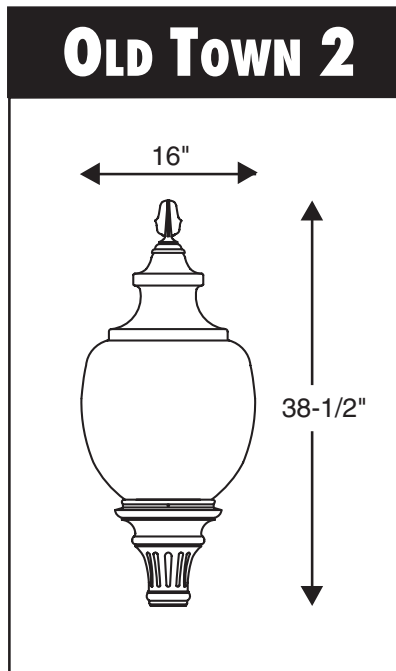

VINTAGE LIGHTING

Old Town

The Old Town series is a traditional acorn style fixture which consists of a decorative cast aluminum fitter, cast ballast housing assembly and polycarbonate or acrylic clear textured acorn globe. It shall be appointed with a cast aluminum decorative 4-vane finial.

Fixture	Width	Height
Old Town1	14-1/4"	37-3/4"
Old Town2	16"	38-1/2"

Globe

The Globe series is a decoratively styled fixture, which consists of a decorative, cast aluminum fitter, cast ballast housing assembly and a white polycarbonate or acrylic globe.

Fixture	Width	Height
Globe	12"-20"	28"

All electrical components shall be U.L. approved. Fitters and housings are cast aluminum 319 alloy. Photocells are available. Globes and lenses are made of vandal resistant textured polycarbonate or dent resistant textured acrylic. White textured polycarbonate is also available.