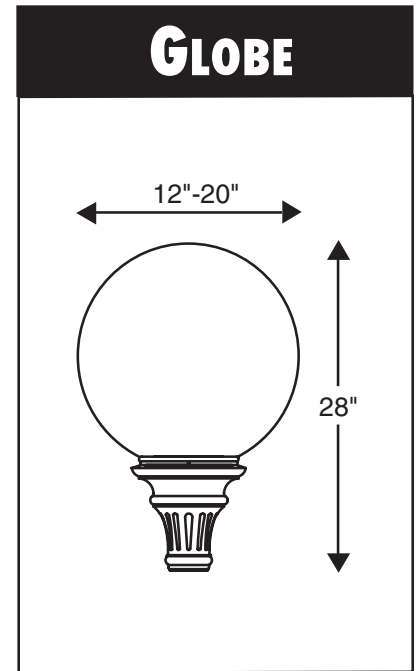

VINTAGE LIGHTING

Old Town

The Old Town series is a traditional acorn style fixture which consists of a decorative cast aluminum fitter, cast ballast housing assembly and polycarbonate or acrylic clear textured acorn globe. It shall be appointed with a cast aluminum decorative 4-vane finial.

Fixture	Width	Height
Old Town1	14-1/4"	37-3/4"
Old Town2	16"	38-1/2"

Globe

The Globe series is a decoratively styled fixture, which consists of a decorative, cast aluminum fitter, cast ballast housing assembly and a white polycarbonate or acrylic globe.

Fixture	Width	Height
Globe	12"-20"	28"

All electrical components shall be U.L. approved. Fitters and housings are cast aluminum 319 alloy. Photocells are available. Globes and lenses are made of vandal resistant textured polycarbonate or dent resistant textured acrylic. White textured polycarbonate is also available.