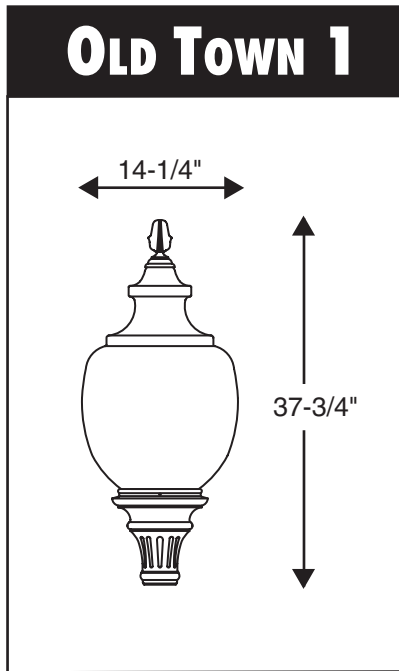

VINTAGE LIGHTING

Old Town

The Old Town series is a traditional acorn style fixture which consists of a decorative cast aluminum fitter, cast ballast housing assembly and polycarbonate or acrylic clear textured acorn globe. It shall be appointed with a cast aluminum decorative 4-vane finial.

Fixture	Width	Height
Old Town1	14-1/4"	37-3/4"
Old Town2	16"	38-1/2"

Globe

The Globe series is a decoratively styled fixture, which consists of a decorative, cast aluminum fitter, cast ballast housing assembly and a white polycarbonate or acrylic globe.

Fixture	Width	Height
Globe	12"-20"	28"

All electrical components shall be U.L. approved. Fitters and housings are cast aluminum 319 alloy. Photocells are available. Globes and lenses are made of vandal resistant textured polycarbonate or dent resistant textured acrylic. White textured polycarbonate is also available.