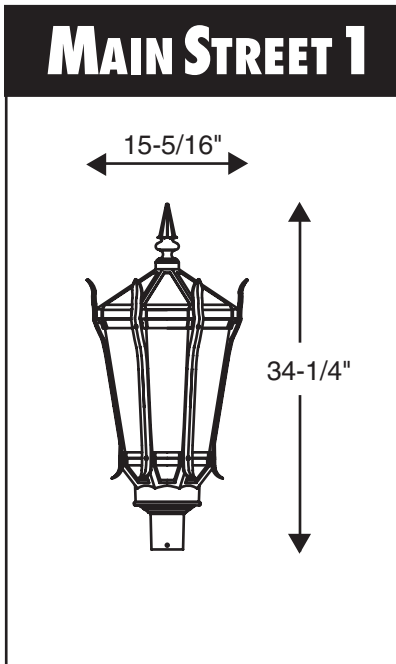

VINTAGE LIGHTING

Main Street

The Main Street series is a modern replica of the popular styled octagonal fixture, available with or without spikes. It shall be appointed with a cast aluminum 6-1/2" decorative spiked finial.

Fixture	Width	Height
Main1	15-5/16"	34-1/4"
Main2	16"	38"

Ripon

The Ripon series is a superbly styled fixture which consists of a decorative cast aluminum fitter, cast ballast housing assembly and polycarbonate or acrylic clear textured acorn globe. It features a fully cast aluminum decorative cage surrounding the acorn with a gracefully detailed aluminum hinged roof. The cage consists of 16 Victorian pallets on the ring and 4 slender "Y" shaped supports. It shall be appointed with a cast aluminum decorative torch finial with a cast 8" diameter rimmed cap.

Fixture	Width	Height
Ripon	18"	45-1/8"

All electrical components shall be U.L. approved. Fitters and housings are cast aluminum 319 alloy. Photocells are available. Globes and lenses are made of vandal resistant textured polycarbonate or dent resistant textured acrylic. White textured polycarbonate is also available.