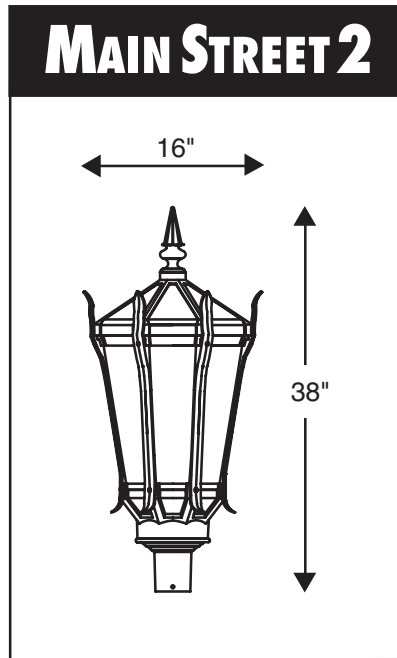

VINTAGE LIGHTING

Main Street

The Main Street series is a modern replica of the popular styled octagonal fixture, available with or without spikes. It shall be appointed with a cast aluminum 6-1/2" decorative spiked finial.

Fixture	Width	Height
Main1	15-5/16"	34-1/4"
Main2	16"	38"

Ripon

The Ripon series is a superbly styled fixture which consists of a decorative cast aluminum fitter, cast ballast housing assembly and polycarbonate or acrylic clear textured acorn globe. It features a fully cast aluminum decorative cage surrounding the acorn with a gracefully detailed aluminum hinged roof. The cage consists of 16 Victorian pallets on the ring and 4 slender "Y" shaped supports. It shall be appointed with a cast aluminum decorative torch finial with a cast 8" diameter rimmed cap.

Fixture	Width	Height
Ripon	18"	45-1/8"

All electrical components shall be U.L. approved. Fitters and housings are cast aluminum 319 alloy. Photocells are available. Globes and lenses are made of vandal resistant textured polycarbonate or dent resistant textured acrylic. White textured polycarbonate is also available.