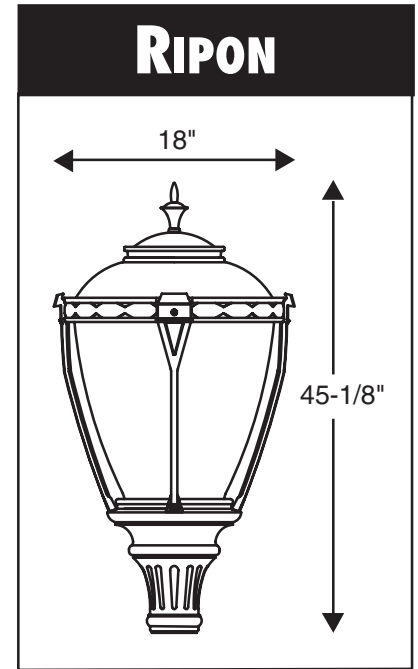

VINTAGE LIGHTING

Main Street

The Main Street series is a modern replica of the popular styled octagonal fixture, available with or without spikes. It shall be appointed with a cast aluminum 6-1/2" decorative spiked finial.

Fixture	Width	Height
Main1	15-5/16"	34-1/4"
Main2	16"	38"

Ripon

The Ripon series is a superbly styled fixture which consists of a decorative cast aluminum fitter, cast ballast housing assembly and polycarbonate or acrylic clear textured acorn globe. It features a fully cast aluminum decorative cage surrounding the acorn with a gracefully detailed aluminum hinged roof. The cage consists of 16 Victorian pallets on the ring and 4 slender "Y" shaped supports. It shall be appointed with a cast aluminum decorative torch finial with a cast 8" diameter rimmed cap.

Fixture	Width	Height
Ripon	18"	45-1/8"

All electrical components shall be U.L. approved. Fitters and housings are cast aluminum 319 alloy. Photocells are available. Globes and lenses are made of vandal resistant textured polycarbonate or dent resistant textured acrylic. White textured polycarbonate is also available.