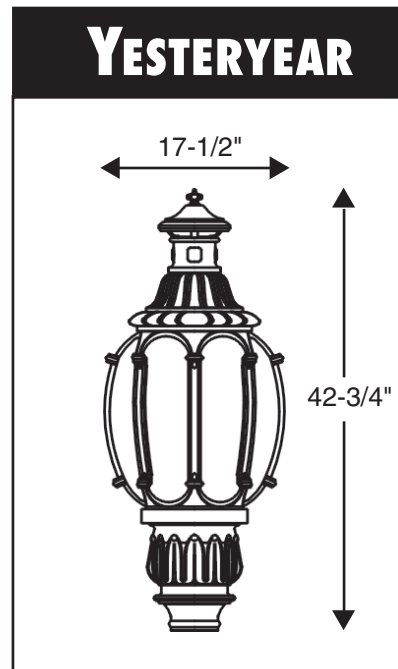

VINTAGE LIGHTING

Copenhagen

For the Continental look, Copenhagen lanterns have no equal. An artistic blend of cast aluminum, aluminum and solid brass components, brass or acrylic, frosted or 1/2 frosted panels. Result: Old World elegance adaptable to bracket, pole or pendant installation. The Copenhagen is available with an incandescent 5-light brass candelabra cluster or H.I.D. sources.

Fixture	Width	Height
Copen23	10-1/2"	23"
Copen33	14"	33"
Copen39	16-1/2"	39"
Copen41	18-1/2"	41"
Copen52	22-1/2"	52"

Yesteryear

With graceful dignity and simplicity of design, Yesteryear lanterns conjure up pleasant turn-of-the-century images. Sturdy cast aluminum and brass construction produces a charming representation of the street lamps of days gone by. Designed for post mounting only. Lamping is medium base incandescent or H.I.D. sources, with acrylic panels.

Fixture	Width	Height
Yesteryear	17-1/2"	42-3/4"

All electrical components shall be U.L. approved. Fitters and housings are cast aluminum 319 alloy. Photocells are available. Globes and lenses are made of vandal resistant textured polycarbonate or dent resistant textured acrylic. White textured polycarbonate is also available.