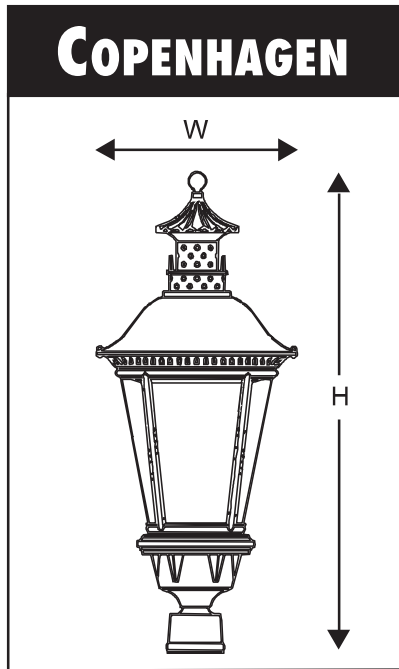

VINTAGE LIGHTING

Copenhagen

For the Continental look, Copenhagen lanterns have no equal. An artistic blend of cast aluminum, aluminum and solid brass components, brass or acrylic, frosted or 1/2 frosted panels. Result: Old World elegance adaptable to bracket, pole or pendant installation. The Copenhagen is available with an incandescent 5-light brass candelabra cluster or H.I.D. sources.

Fixture	Width	Height
Copen23	10-1/2"	23"
Copen33	14"	33"
Copen39	16-1/2"	39"
Copen41	18-1/2"	41"
Copen52	22-1/2"	52"

Yesteryear

With graceful dignity and simplicity of design, Yesteryear lanterns conjure up pleasant turn-of-the-century images. Sturdy cast aluminum and brass construction produces a charming representation of the street lamps of days gone by. Designed for post mounting only. Lamping is medium base incandescent or H.I.D. sources, with acrylic panels.

Fixture	Width	Height
Yesteryear	17-1/2"	42-3/4"

All electrical components shall be U.L. approved. Fitters and housings are cast aluminum 319 alloy. Photocells are available. Globes and lenses are made of vandal resistant textured polycarbonate or dent resistant textured acrylic. White textured polycarbonate is also available.