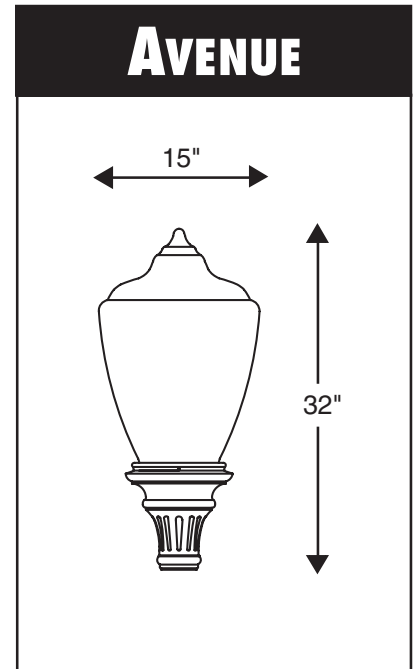

VINTAGE LIGHTING

Boulevard

The Boulevard series is a traditional acorn style fixture which consists of a decorative cast aluminum fitter, cast ballast housing assembly and polycarbonate or acrylic clear textured acorn globe. It shall be appointed with a cast aluminum decorative 4-vane finial.

Fixture	Width	Height
Boulevard1	12-5/8"	31-1/4"
Boulevard2	16"	34"

Avenue

The Avenue series is a traditional acorn style fixture which consists of a decorative cast aluminum fitter, cast ballast housing assembly and polycarbonate or acrylic clear textured acorn globe.

Fixture	Width	Height
Avenue	15"	32"

All electrical components shall be U.L. approved. Fitters and housings are cast aluminum 319 alloy. Photocells are available. Globes and lenses are made of vandal resistant textured polycarbonate or dent resistant textured acrylic. White textured polycarbonate is also available.