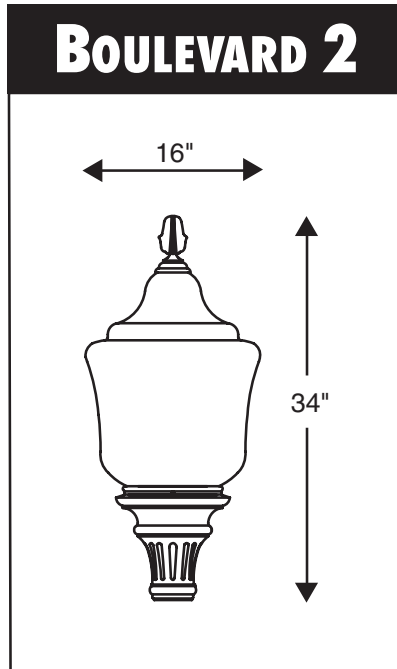

VINTAGE LIGHTING

Boulevard

The Boulevard series is a traditional acorn style fixture which consists of a decorative cast aluminum fitter, cast ballast housing assembly and polycarbonate or acrylic clear textured acorn globe. It shall be appointed with a cast aluminum decorative 4-vane finial.

Fixture	Width	Height
Boulevard1	12-5/8"	31-1/4"
Boulevard2	16"	34"

Avenue

The Avenue series is a traditional acorn style fixture which consists of a decorative cast aluminum fitter, cast ballast housing assembly and polycarbonate or acrylic clear textured acorn globe.

Fixture	Width	Height
Avenue	15"	32"

All electrical components shall be U.L. approved. Fitters and housings are cast aluminum 319 alloy. Photocells are available. Globes and lenses are made of vandal resistant textured polycarbonate or dent resistant textured acrylic. White textured polycarbonate is also available.