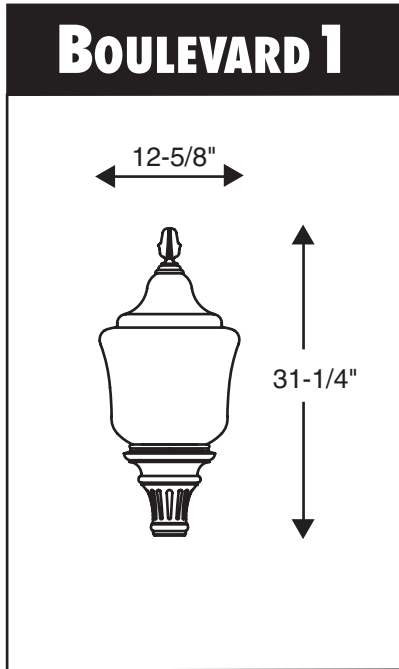

VINTAGE LIGHTING

Boulevard

The Boulevard series is a traditional acorn style fixture which consists of a decorative cast aluminum fitter, cast ballast housing assembly and polycarbonate or acrylic clear textured acorn globe. It shall be appointed with a cast aluminum decorative 4-vane finial.

Fixture	Width	Height
Boulevard1	12-5/8"	31-1/4"
Boulevard2	16"	34"

Avenue

The Avenue series is a traditional acorn style fixture which consists of a decorative cast aluminum fitter, cast ballast housing assembly and polycarbonate or acrylic clear textured acorn globe.

Fixture	Width	Height
Avenue	15"	32"

All electrical components shall be U.L. approved. Fitters and housings are cast aluminum 319 alloy. Photocells are available. Globes and lenses are made of vandal resistant textured polycarbonate or dent resistant textured acrylic. White textured polycarbonate is also available.